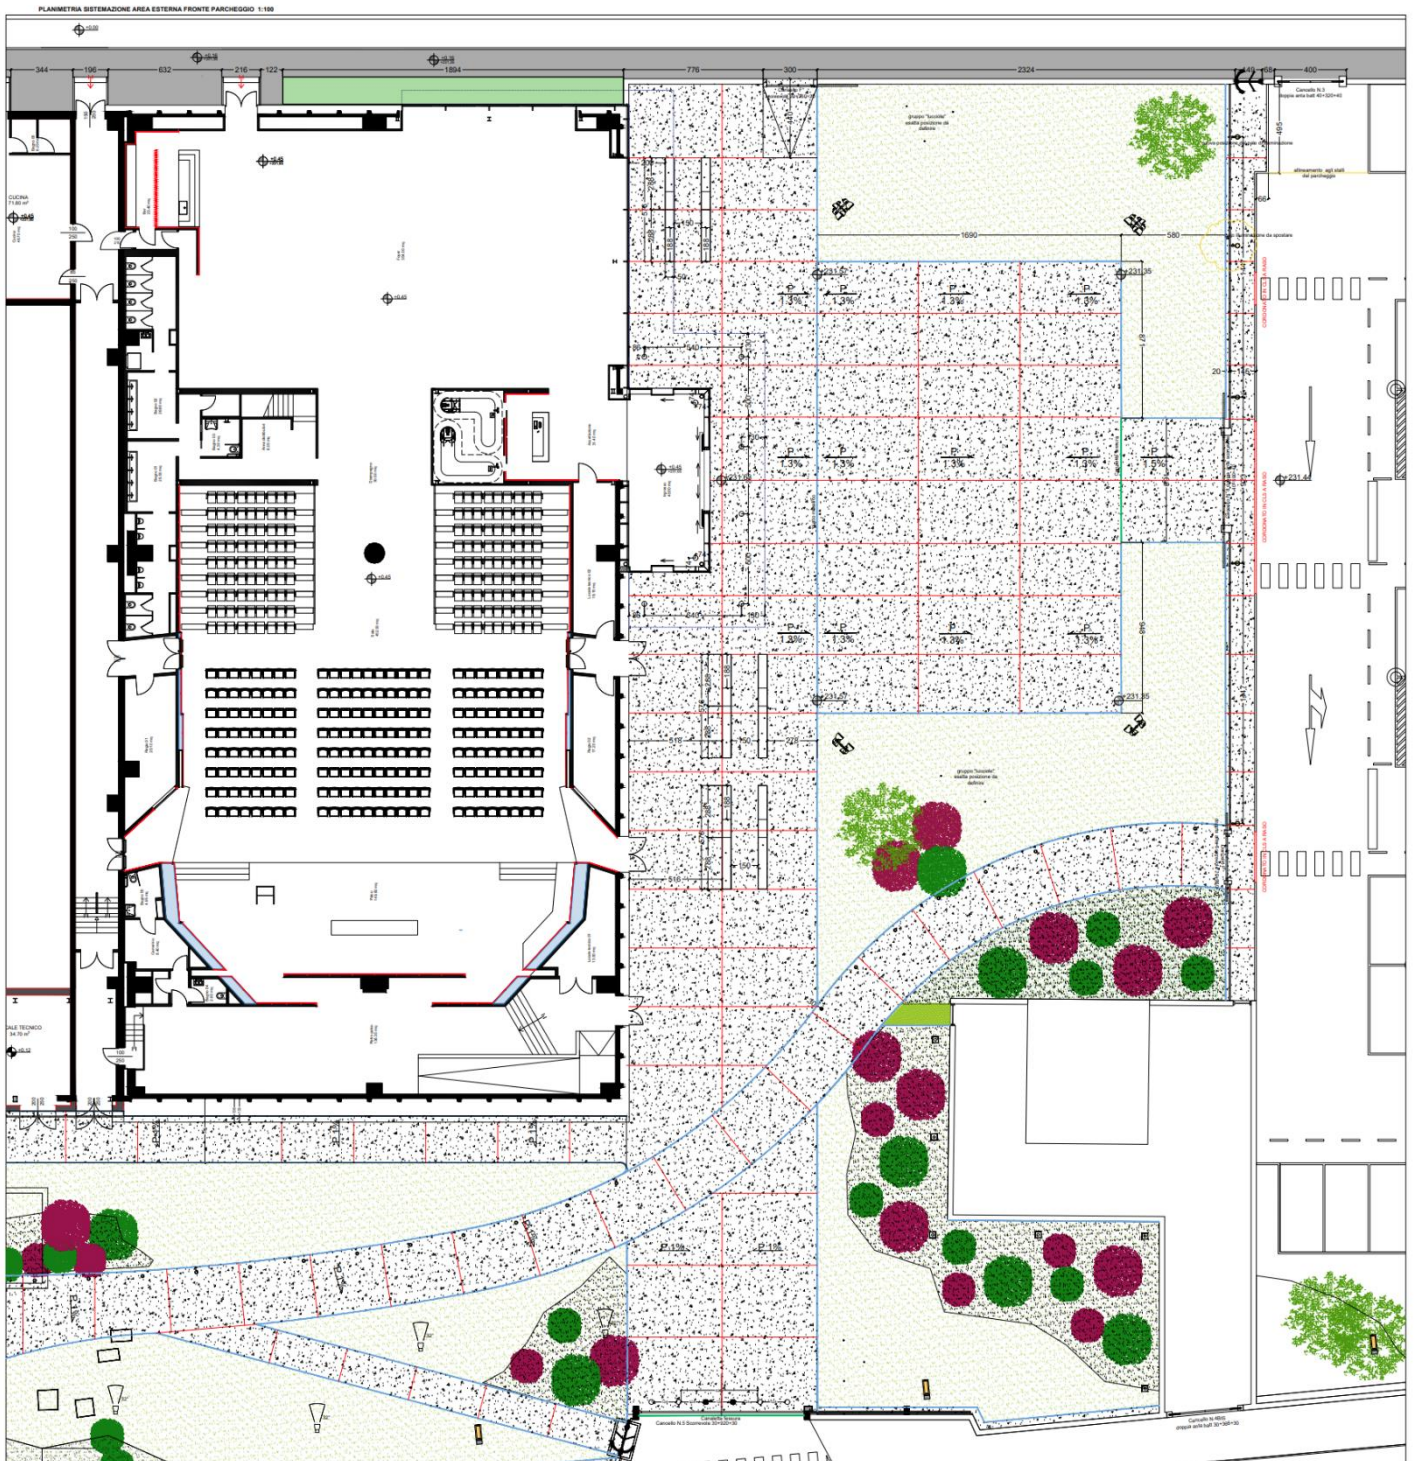

Technical specifications for Aruba Auditorium

Total capacity: up to 550 people in the Auditorium and 450 people in the foyer.

Seating capacity for the Auditorium: up to 468 with modular seating.

Furniture and seating in place / available to hire: stalls seating, transparent plexiglass chairs, standard seats, podium and speaker desks, high tables and designer stools, round tables Ø 180cm.

Annexes:

Internal layout;
External layout;
Internal layout of combined levels.

Internal layout

External layout

Internal layout of combined levels