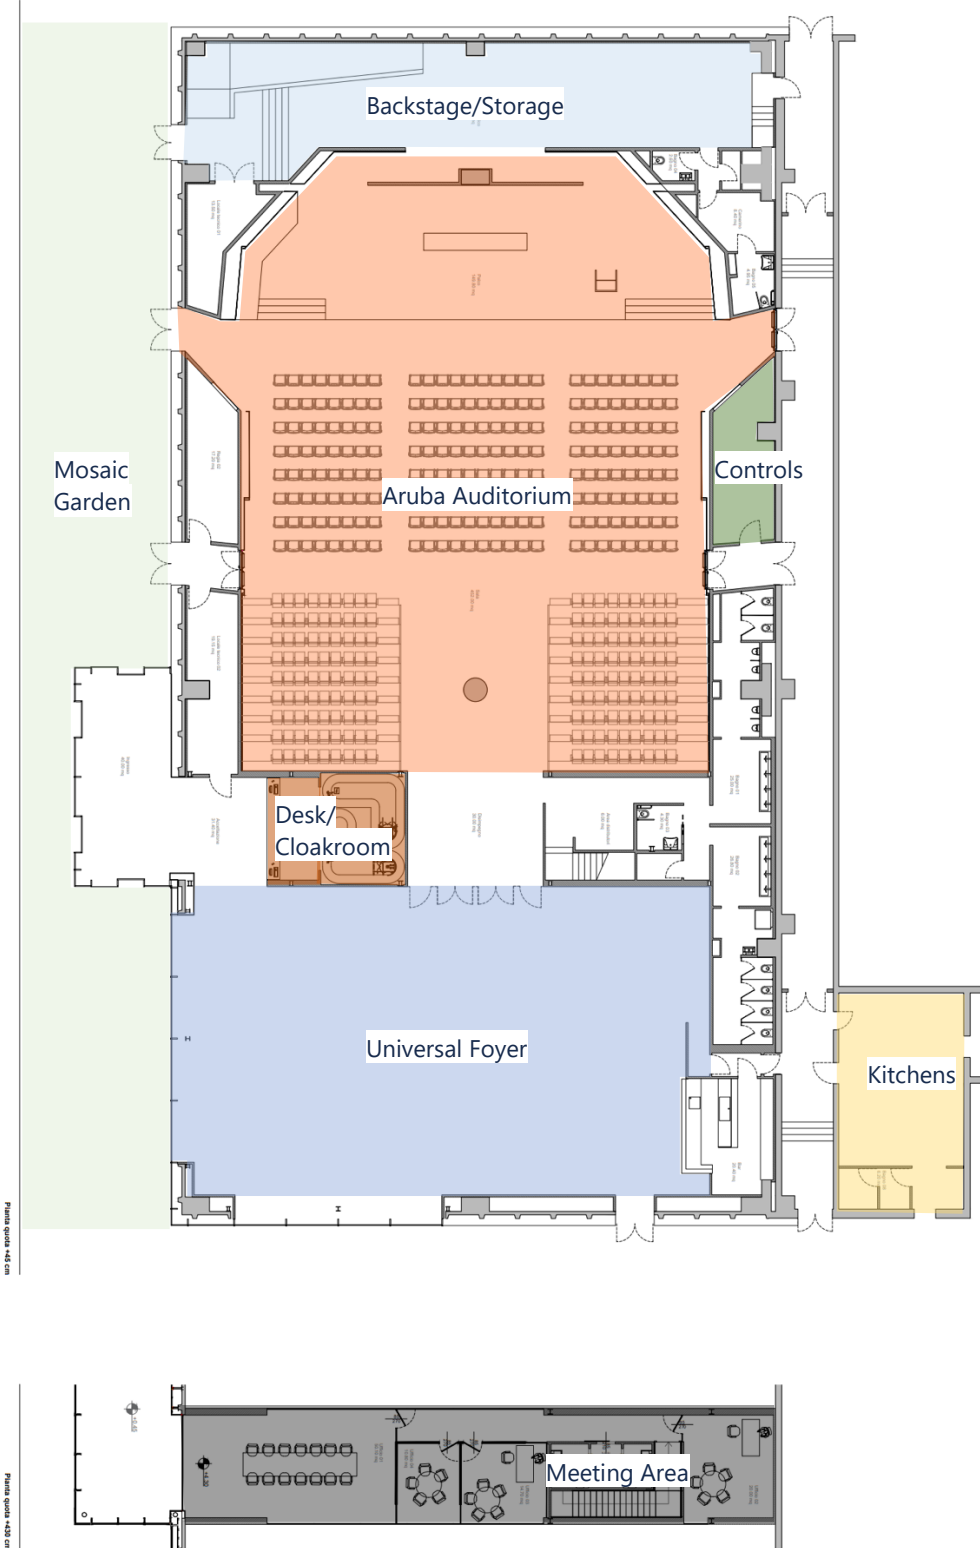

Technical specifications for Aruba Auditorium

Total capacity: up to 550 people in the Auditorium and 450 people in the foyer.

Seating capacity for the Auditorium: up to 468 with modular seating.

Furniture and seating in place / available to hire: stalls seating, transparent plexiglass chairs, standard seats, podium and speaker desks, high tables and designer stools, round tables Ø 180cm.

Annexes:

Internal layout;
External layout;
Internal layout of combined levels.

Internal layout

External layout

Internal layout of combined levels